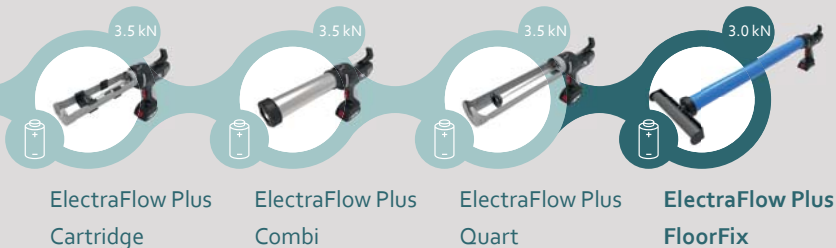

ELECTRAFLOW™ PLUS FLOORFIX 1800 ML SACHET DISPENSER

Model shown: ElectraFlow Plus FloorFix 1800 mL

FEATURES

- Rechargeable Bosch Professional 18V System
- Speed sensitive trigger
- Auto-reverse function
- Variable spreader tubes
- No cleaning required

BENEFITS

- More capacity equals longer usage between charges
- Maintains an even application of materials
- Stops material flow when trigger is released
- Head widths – 190 mm, 300 mm and 400 mm
- Disposable spreader tubes for greater productivity

APPLICATIONS

PRODUCT BY RANGE

ElectraFlow Plus
Cartridge

ElectraFlow Plus
Combi

ElectraFlow Plus
Quart

ElectraFlow Plus
FloorFix

THE ELECTRAFLOW FLOORFIX 1-COMPONENT BATTERY FLOOR DISPENSER WITH BESPOKE BARREL SIZES AND VARIOUS SPREADER HEADS WILL REVOLUTIONIZE HOW YOU LAY FLOORING. WHILE THE BOSCH PROFESSIONAL 18 V SYSTEM OFFERS MORE CAPACITY AND RAPID BATTERY RECHARGE.

SPECIFICATIONS

- Weight with Battery: 4.28 kg / 9.4 lbs
- Barrel Length: 814 mm / 32.05 in
- Maximum Thrust: 3.5 kN
- Voltage: 18 V
- Battery Capacity: 2 Ah
- Battery Charge Time: 35 min
- Battery Type: Li-ion
- Handle Material: PC/ABS
- Barrel Material: Anodized Aluminum
- Barrel Diameter: 63 mm / 2.48 in
- Sachet Capacity: 1800 mL (60.9 oz)
- Standard Color: Blue/Black
- Customized versions on demand