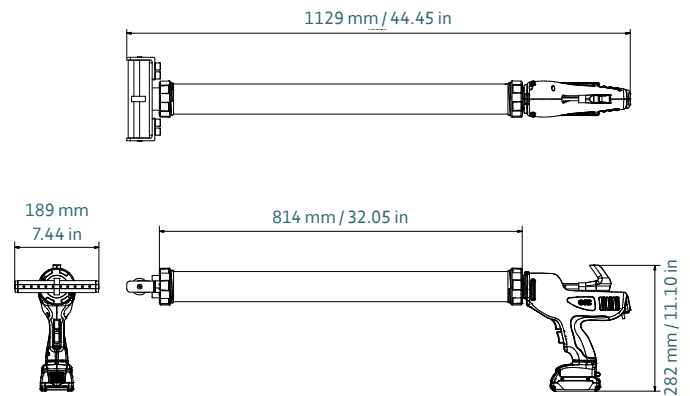

BENEFITS

- More capacity equals longer usage between charges
- Maintains an even application of materials
- Stops material flow when trigger is released
- Head widths – 190 mm, 300 mm and 400 mm
- Disposable spreader tubes for greater productivity

SPECIFICATIONS

- Weight with Battery: 4.28 kg / 9.4 lbs
- Barrel Length: 814 mm / 32.05 in
- Maximum Thrust: 3.5 kN
- Voltage: 18 V
- Battery Capacity: 2 Ah
- Battery Charge Time: 35 min
- Battery Type: Li-ion
- Handle Material: PC/ABS
- Barrel Material: Anodized Aluminum
- Barrel Diameter: 63 mm / 2.48 in
- Sachet Capacity: 1800 mL (60.9 oz)
- Standard Color: Blue/Black
- Customized versions on demand

DIMENSIONS

Product	Article number	Packaging
DB1C 63mm-fl-350-201	181093 (bare no battery/charger/spreader head) EU/UK/US battery & charger versions also available	1 per box

MATCHING MIXPAC™ CARTRIDGES

COMPATIBLE SACHETS

Sachet
1800 mL

	mm	inch
a	880.0	34.65
b	Ø 63.0	Ø 2.48

CONVERSION KITS

MATCHING ACCESSORIES

Battery charger / Battery / Spreader tubes /
Spreader heads/ Brackets on pages 101.